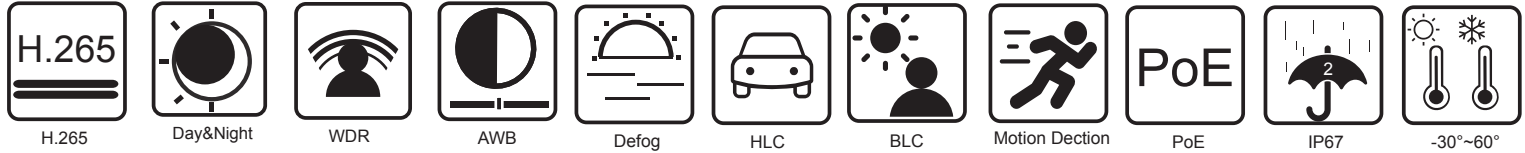

QVP24DSH

Product Features

- ▲ 2MP (1920 × 1080) H.265 coding
- ▲ ICR auto switch, true day / night
- ▲ 20 ~ 30m IR night view distance
- ▲ Starlight
- ▲ 3D DNR, Digital WDR, HLC, BLC and Defog
- ▲ ROI coding
- ▲ Hardware reset
- ▲ Built-in micro SD card slot, up to 128GB
- ▲ PoE power supply optional
- ▲ IP67 ingress protection
- ▲ Support dual streams
- ▲ Support mobile surveillance by smart phones with iOS and Android OS

Functions	
Remote Monitoring	Web browsing, CMS remote control
Interface Protocol	ONVIF
Storage	Network remote storage; micro SD card storage
PoE	Optional
Online Connection	Support simultaneous monitoring for up to 3 users; Support multi-stream real time transmission
Network Protocol	UDP, IPv4,IPv6,DHCP,NTP,RTSP,PPPoE,DDNS,SMTP,FTP, SNMP HTTP, 802.1x, UPnP, HTTPs, QoS
Smart Alarm	Motion detection, SD card error, SD card full
General function	Watermark, IP address filtering, video mask, heartbeat, illegal login lock
IR Distance	20 ~ 30 m
Ingress Protection	IP67
Image	
Video Compression	H.265 / H.264 / MJPEG
H.264 Compression Standard	Baseline Profile/Main Profile/High Profile
Resolution	1080P (1920 × 1080), 720P (1280 × 720), D1, 480 × 240, CIF
Main Stream	60Hz : 1080P(1 ~ 30fps) / 720P(1 ~ 30fps) 50Hz : 1080P(1 ~ 25fps) / 720P(1 ~ 25fps)
Sub Stream	60Hz : D1/CIF/480×240(1~30fps); 50HZ: D1/CIF/480×240 (1~25fps)
Bit Rate	128 Kbps ~ 4 Mbps
Bit Rate Type	VBR / CBR
Image Settings	ROI, Saturation, Brightness, Chroma, Contrast,Wide Dynamic, Sharpen, NR,etc. adjustable through client software or web browser
ROI	Each ROI to be configured separately
Audio Compression	G711A / U
Others	
Power Supply	DC12V
Power Consumption	< 5W
Dimensions (mm)	Φ 94.8 × 82.8
Operating Environment	-30 °C ~ 60°C(-22°F~140°F) Humidity: less than 95 %(non-condensing)
Weight (net)	Approx. 0.45KG
Installation	Ceiling mounting (Wall mounting available with the junction box and bracket)