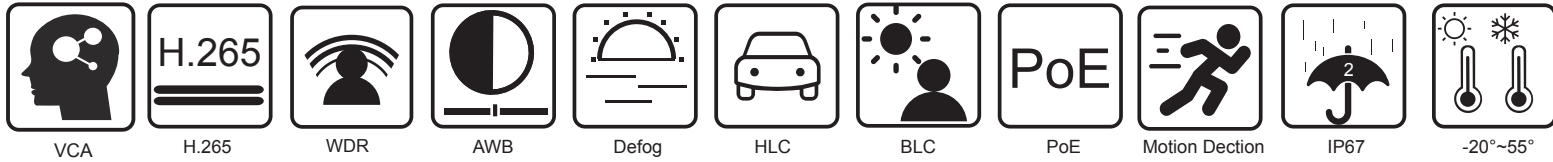

QVP24DS

Product Features

- ▲ 2MP (1920 × 1080) H.265 coding
- ▲ Max.resolution: 1920×1080
- ▲ ICR auto switch, true day / night, ROI coding
- ▲ 3D DNR, digital WDR, HLC, BLC, defog
- ▲ 10~20m IR night view distance
- ▲ PoE power supply (optional)
- ▲ 1CH built-in MIC
- ▲ P2P function optional
- ▲ IP 67 ingress protection
- ▲ Support dual streams
- ▲ Support mobile surveillance by smart phones with iOS and Android OS
- ▲ Intelligent analytics: video blur detection, line crossing detection and region intrusion detection