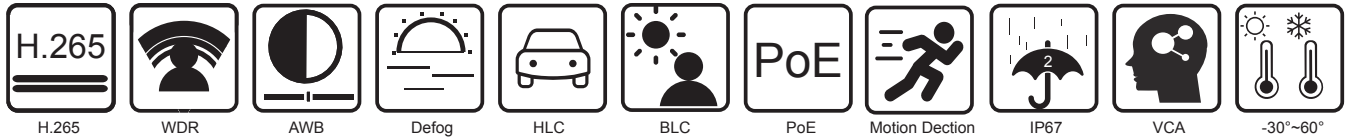

Product Features

- ▲ 2MP (1920 × 1080) H.265 coding
- ▲ Max.resolution: 1920 × 1080
- ▲ ICR auto switch, true day / night, ROI coding
- ▲ 3D DNR, digital WDR, HLC, BLC, defog
- ▲ 20~30m IR night view distance
- ▲ DC12V/PoE power supply
- ▲ 1CH audio input; Hardware reset
- ▲ Built-in micro SD card slot, up to 128GB
- ▲ IP 67 ingress protection, IK10
- ▲ Support dual streams
- ▲ Support mobile surveillance by smart phones and tablet PCs with iOS or Android OS
- ▲ Intelligent analytics: video blur detection, line crossing detection and region intrusion detection

QVP21BS

SPECIFICATION

Camera	
Image Sensor	1 / 2.9 "CMOS
Image Size	1920×1080
Electronic Shutter	1 / 25 s ~ 1 / 100000 s
Iris Type	Fixed Iris
Min. Illumination	0.0035 lux@F1.2,AGC ON; 0 lux with IR 0.013 lux@F2.0,AGC ON; 0 lux with IR
Lens	2.8 mm @F2.0, (fixed lens), horizontal field of view: 107° 3.6 mm @F2.0, (fixed lens), horizontal field of view: 84.8° 6 mm @F2.0, (fixed lens), horizontal field of view: 52°
Lens Mount	M12
Wide Dynamic Range	Digital WDR
BLC	Yes
HLC	Yes
Digital NR	3D DNR
Angle Adjustment	Pan: 0°~360°; Tilt:0°~80°; Rotation: 0°~360°

Interfaces	
Network	RJ45
Audio	1CH audio input
Storage	Built-in micro SD card slot; up to 128GB
Hardware Reset	Yes