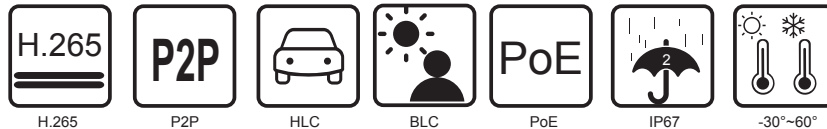

Qsee®

QVP55DSF

Product Features

- ▲ 5MP (2592 × 1944) H.265 full real time coding
- ▲ Max.resolution: 2592 × 1944; ICR auto switch, true day / night
- ▲ 30 ~ 50m IR night view distance
- ▲ Motorized zoom lens
- ▲ 3D DNR, true WDR, HLC, BLC and ROI coding
- ▲ 1CH audio input; 1CH audio output, 1CH speaker, 1CH MIC
- ▲ Hardware reset
- ▲ Built-in micro SD card slot, up to 128GB
- ▲ DC12V/PoE power supply
- ▲ IP67 ingress protection
- ▲ Support three streams
- ▲ P2P function optional
- ▲ Support mobile surveillance by smart phones with iOS and Android OS
- ▲ Support mobile surveillance by smart phones with iOS and Android OS
- ▲ Intelligent analytics: abnormal video signal detection (scene change, video tampering), line crossing detection (human/vehicle classifica-

Image

Video Compression	Smart H265 / H.265+ / H.265 / Smart H264 /H.264+ / H.264 / MJPEG
H.264 Compression Standard	Baseline Profile/Main Profile/High Profile
Resolution	5MP (2592 × 1944), 4MP (2592 × 1520), 2K (2560 × 1440), 3MP (2304 × 1296), 1080P (1920 × 1080), 720P (1280 × 720), D1, CIF, 480 × 240
Main Stream	60Hz : 5MP/4MP/ 2K/3MP/ 1080P/ 720P(1~30fps) 50Hz : 5MP/ 4MP/ 2K/3MP/ 1080P/ 720P (1~25fps)
Sub Stream	60Hz : 720P/D1/CIF (1~30fps) 50HZ:720P/D1/CIF (1~25fps)
Third Stream	60Hz : D1/CIF/480 × 240 (1~30fps) 50HZ: D1/CIF/480× 240 (1~25fps)
High Frame Rate Mode	Main stream: 60Hz: 1080P/720P(1~60fps) 50Hz: 1080P/720P(1~50fps)
Bit Rate	256 Kbps ~ 9 Mbps
Bit Rate Type	VBR / CBR
Audio Compression	G711A / U
Image Settings	ROI, Saturation, Brightness, Chroma, Contrast,Wide Dynamic, Sharpen, NR,etc. adjustable through client software or web browser
ROI	Each ROI to be configured separately