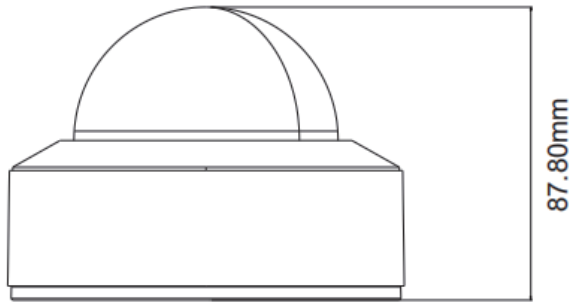

## SPECIFICATION

Camera	
Image Sensor	1 / 2.7 "CMOS
Image Size	2560×1440
Electronic Shutter	1 / 25 s ~ 1 / 100000 s
Iris Type	Fixed Iris
Min. Illumination	0.0236 lux @F2.0, AGC ON; 0 lux with IR 0.0085 lux @ F1.2, AGC ON; 0 lux with IR
Lens	2.8 mm @F1.85, horizontal field of view: 93.4° 3.6 mm @F2.0, horizontal field of view: 79.4°
Lens Amount	M12
Wide Dynamic Range	Digital WDR
BLC	Yes
HLC	Yes
Digital NR	3D DNR
Angle Adjustment	Pan: 0°~355°; Tilt:0°~67°; Rotation: 0°~355°
Interfaces	
Network	RJ45
Audio	No
Storage	No
Hardware Reset	No
Video Output	No

## Dimensions

119.00mm