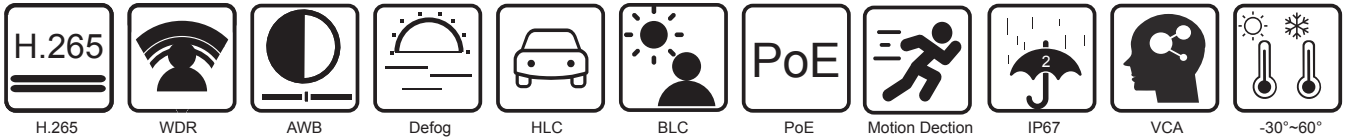

QVP84DS

Product Features

- ▲ 8MP (3840 × 2160) H.265 coding
- ▲ Max.resolution: 3840 × 2160
- ▲ ICR auto switch, true day / night, ROI coding
- ▲ 3D DNR, digital WDR, HLC, BLC, defog
- ▲ 20~30m IR night view distance
- ▲ DC12V/PoE power supply
- ▲ P2P function optional
- ▲ IP 67 ingress protection
- ▲ Support three streams
- ▲ Support mobile surveillance by smart phones and tablet PCs with iOS or Android OS
- ▲ Intelligent analytics: Region intrusion detection, scene change detection and line crossing detection

SPECIFICATION

Camera	
Image Sensor	1 / 2.7 "CMOS
Image Size	3840 × 2160
Electronic Shutter	1 / 25 s ~ 1 / 100000 s
Iris Type	Fixed Iris
Min. Illumination	0.11 lux @F2.2, AGC ON; 0 lux with IR 0.032 lux @ F1.2, AGC ON; 0 lux with IR
Lens	2.8 mm @F2.0, (fixed lens), horizontal field of view: 112° 3.6 mm @F2.2, (fixed lens), horizontal field of view: 89°
Lens Mount	M12
Wide Dynamic Range	Digital WDR
BLC	Yes
HLC	Yes
Digital NR	3D DNR
Angle Adjustment	Pan: 0°~360°; Tilt:0°~75°; Rotation: 0°~360°
Interfaces	
Network	RJ45
Audio	1CH built-in MIC; 1CH audio input
Storage	Built-in micro SD card slot; up to 128GB
Hardware Reset	Yes
Video Output	No

Others

Power Supply	DC12V / PoE
Power Consumption	< 6W
Dimensions (mm)	Φ 94.6 × 82.8
Operating Environment	-30 °C ~ 60°C(-22°F~140°F) Humidity: less than 95 %(non-condensing)
Weight (net)	Approx. 0.47KG
Installation	Ceiling mounting (Wall mounting available with the junction box and bracket)

Dimensions