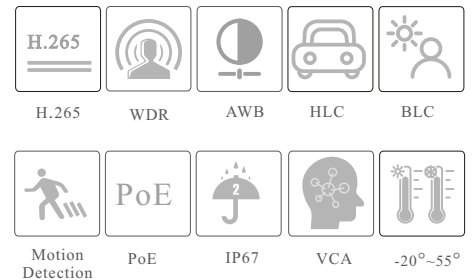

QVP20BSL-D

2MP Dual Illumination Water-proof Bullet Network Camera

- H.265+ /H.265 /H.264+ /H.264/MJPEG coding
- Max. resolution: 2MP (1920 × 1080)
- Auto day/night switch
- 3D DNR, WDR, HLC, BLC, etc.
- ROI coding
- 10~20m white light view distance; 10~20m IR view distance
- PoE power supply
- IP 67 ingress protection
- Support dual streams
- Support remote monitoring by smart phones& tablet PCs with iOS and Android OS
- Support line crossing detection, region intrusion detection and video exception detection