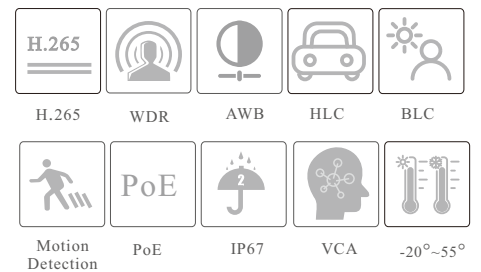

# QVP20DSL-D

**2MP Dual Illumination Water-proof  
Turret Network Camera**

- H.265+ /H.265 /H.264+ /H.264/MJPEG coding
- Max. resolution: 2MP ( 1920 × 1080)
- Auto day/night switch
- 3D DNR, WDR, HLC, BLC, etc.
- ROI coding
- 10~20m white light view distance; 10~20m IR view distance
- PoE power supply
- IP 67 ingress protection
- Support dual streams
- Support remote monitoring by smart phones& tablet PCs with iOS and Android OS
- Support line crossing detection, region intrusion detection and video exception detection

PoE	Yes, IEEE802.3af
Supplement Light Range	IR range: 10 ~ 20 m; white light range: 10 ~ 20 m
Ingress Protection	IP67
<b>Others</b>	
Power Supply	PoE power supply
Power Consumption	< 5W
Operating Environment	- 20 °C ~ 55 °C (-4°F~131°F); Humidity: less than 95 % (non-condensing)
Storage Environment	- 20 °C ~ 60°C (-4°F~140°F), Humidity: less than 95 % (non-condensing)
Dimensions ( mm )	Φ 94.8 × 82.8
Weight ( net )	Approx. 0.27KG
Installation	Ceiling mounting; Wall mounting
Certificate	CE, FCC
Environmental Protection	Complies with Directive EU RoHS, WEEE(2012/19/EU) , directive 94/62/EC and REACH(EC1907/2006)