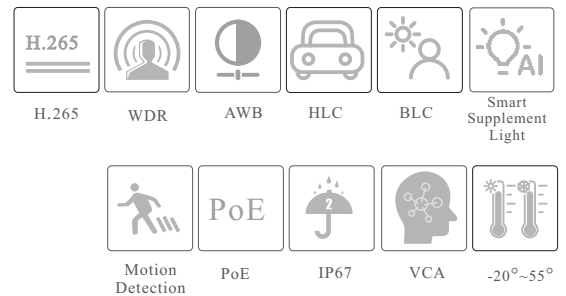

QVP40BSL-C

4MP Dual Illumination Water-proof Bullet Network Camera

- H.265+ /H.265 /H.264+ /H.264/MJPEG coding
- Max. resolution: 4MP (2560 × 1440)
- Auto day/night switch
- 3D DNR, WDR, HLC, BLC, etc.
- ROI coding
- Support smart supplement light
- 10~20m white light view distance; 10~20m IR view distance
- DC12V/PoE power supply
- IP 67 ingress protection
- Support dual streams
- Support remote monitoring by smart phones& tablet PCs with iOS and Android OS
- Support line crossing detection & region intrusion detection
- Support SMD

PoE	Yes, IEEE802.3af
Supplement Light Range	IR range: 10 ~ 20 m; white light range: 10 ~ 20 m
Ingress Protection	IP67
Others	
Power Supply	DC12V/PoE
Power Consumption	< 5W
Operating Environment	- 20 °C ~ 55 °C (-4°F~131°F); Humidity: less than 95 % (non-condensing)
Storage Environment	- 20 °C ~ 60°C (-4°F~140°F), Humidity: less than 95 % (non-condensing)
Dimensions (mm)	162.1 × 74.8 × 73.8
Weight (net)	Approx. 0.25KG
Installation	Ceiling mounting; Wall mounting
Certificate	CE, FCC
Environmental Protection	Complies with Directive EU RoHS, WEEE(2012/19/EU) , directive 94/62/EC and REACH(EC1907/2006)