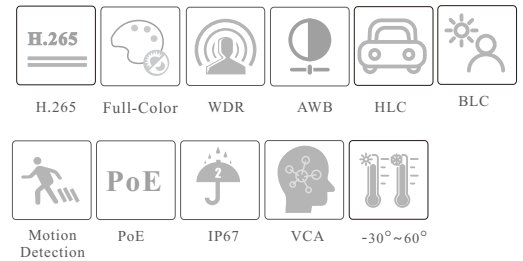

QVP45DCH

4MP Full-Color Turret Network Camera

- H.265+ / H.265 / H.264 +/H.264 / MJPEG coding
- Max. resolution: 2688 × 1520
- 20~ 30m white light view distance
- 24/7 full color imaging
- 3D DNR, WDR, HLC, BLC, and ROI coding
- Support electronic image stabilization
- Support image distortion correction
- Support 1CH audio input; 1CH audio output; 1 CH built-in MIC
- Built-in micro SD card slot; up to 1TB
- DC12V/PoE power supply
- IP 67 ingress protection
- Support five streams
- Support remote monitoring by smart phones & tablet PCs with iOS and Android OS
- Intelligent analytics