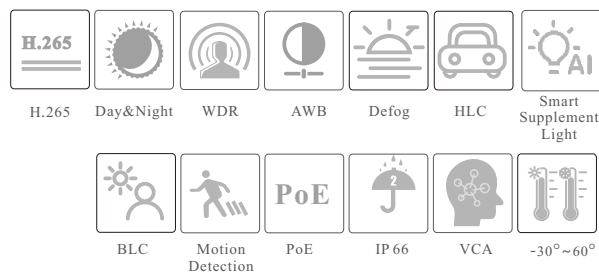

SPECIFICATIONS

Specifications	Model	QVP44DC-PA
Camera		
Image Sensor	1 / 3" CMOS	
Image Size	2688 × 1520	
Electronic Shutter	1 / 3s ~ 1 / 100000 s	
Iris Type	Fixed Iris	
Min. Illumination	0.03lux@F1.6, AGC ON; 0 lux with LED	
Lens	2.8 mm@F1.6, H.FoV:96°, V.FoV:54.5°, D.FoV:113°; 3.6 mm@F1.6, H.FoV: 79.5°, V.FoV:42°, D.FoV:95°	
Focus	Fixed	
Lens Mount	M12	
Wide Dynamic Range	120dB	
BLC	Yes	
HLC	Yes	
Defog	Yes	
Digital NR	2D/3D DNR	
S/N Ratio	≥50dB	
Angle Adjustment	Pan: 0°~360°; Tilt:0°~75°; Rotation: 0°~360°	
Image		
Video Compression	Main stream: H.265+ / H.265 / H.264+ / H.264 Sub/Third stream: H.265+ / H.265 / H.264+ / H.264 / MJPEG	
H.264 Compression Standard	Baseline Profile/Main Profile/High Profile	
Resolution	4MP(2688×1520)/(2592×1520), 2K (2560×1440), 3MP (2304×1296), 1080P (1920×1080), 720P(1280×720), D1, VGA(640×480), 640×360, CIF, 480×240	
Main Stream	4MP/2K/3MP/1080P/720P(60Hz: 1 ~ 30fps; 50Hz: 1~25fps)	
Sub Stream	720P/D1/VGA/640×360/CIF/480×240 (60Hz: 1 ~ 30fps; 50Hz: 1~25fps)	
Third Stream	720P/D1/CIF/480×240 (60Hz: 1 ~ 30fps; 50Hz: 1~25fps)	
Bit Rate	64 Kbps ~ 8 Mbps	
Bit Rate Type	VBR / CBR	
Audio Compression	G711A / U	
Image Settings	ROI, Saturation, Brightness, Hue, Contrast, Wide Dynamic, Sharpness, Image Flip, Image Mirror, NR, etc. adjustable through client software or web browser	
ROI	Each ROI to be configured separately	
Interfaces		
Network	RJ 45 10M/100M self-adaptive Ethernet port	
Video Output	No	
Audio	1CH audio input; 1CH built-in speaker; 1CH built-in MIC	
Alarm	No	
Storage	Built-in micro SD card slot; up to 256GB	
Reset	Yes	
Functions		
Remote Monitoring	Web Client/NVR/NVMS2.0/Mobile APP	
Web Browser	IE11(plugin-in required)/Chrome 89.0+/Edge 89.0+/Firefox 87.0+/Safari 14.0+	
Online Connection	Support simultaneous monitoring for up to 10 users; Support multi-stream real time transmission	
Network Protocol	UDP, IPv4, IPv6, DHCP, NTP, RTSP, RTP, RTCP, PPPoE, DDNS, SMTP, FTP, SNMP, RTMP, HTTP, 802.1x, UPnP, HTTPS, HTTP POST, QoS	
Interface Protocol	ONVIF	
Storage	Network remote storage; micro SD card storage	
Smart Alarm	Motion detection, SD card error, SD card full, IP address conflict, cable disconnection, light alarm, audio alarm	
General Function	Watermark, IP address filtering, video mask, heartbeat, password protection, image distortion correction, smart supplement light, disarming	
Security	Video encryption, firmware encryption, HTTPs encryption, configuration encryption, illegal login lock, IP address filtering, 802.1x authentication, basic and digest authentication for HTTP/RTSP	
PoE	Yes, IEEE802.3af	
Supplement light Range	IR range: 20 ~ 30 m White light range: 20 ~ 30 m	
Protection Grade	IP66	